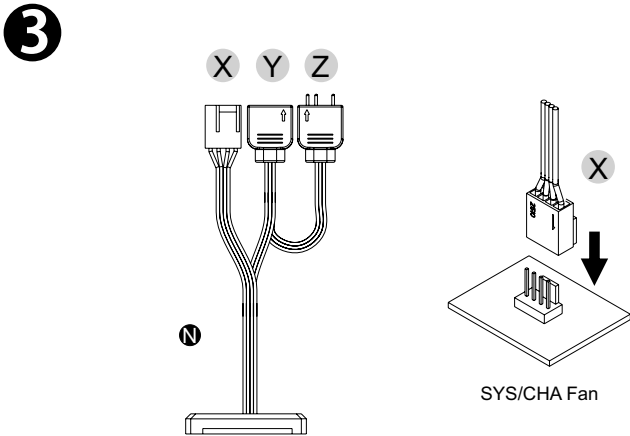

Parts List

Intel Installation Guide

AMD Installation Guide

Installation Guide

⚠ CAUTION

Please power off the PC and check the Positive and Negative ends on the connector before connecting the cable to motherboard. Connecting the wrong end can damage the fans.

LCD Display Setup Guide

⚠ CAUTION

To control the LCD display by TT RGB PLUS Software, Please connect the water block and motherboard with cable P.