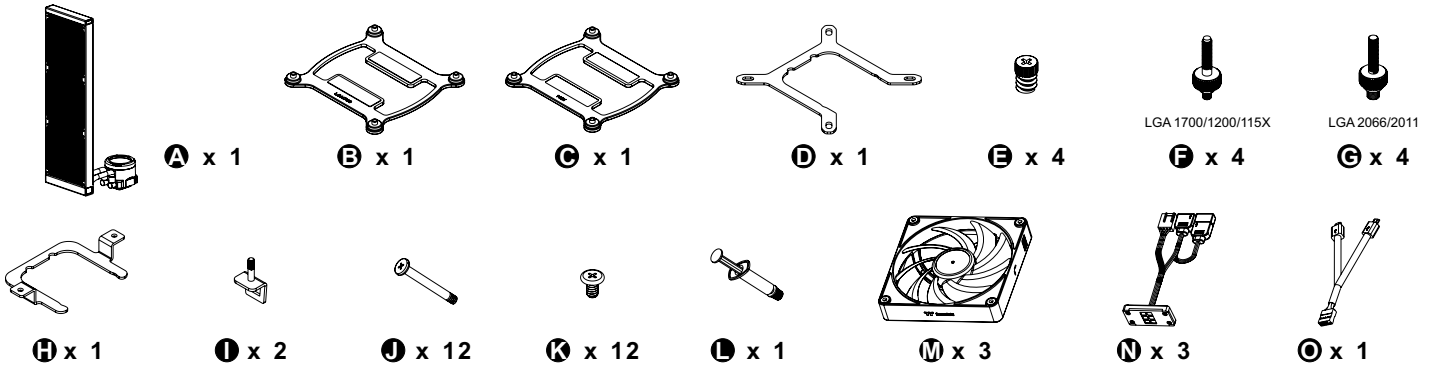

Parts List

Intel Installation Guide

AMD Installation Guide

Installation Guide

⚠ CAUTION

Please power off the PC and check the Positive and Negative ends on the connector before connecting the cable to motherboard. Connecting the wrong end can damage the fans.

LCD Display Setup Guide

⚠ CAUTION

To control the LCD display by TT RGB PLUS Software, Please connect the water block and motherboard with cable P.