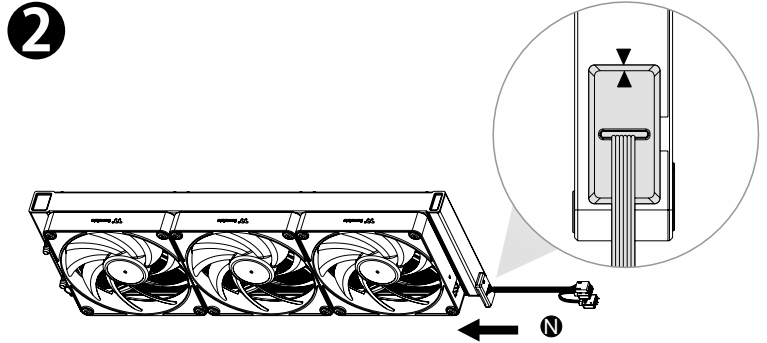

Parts List

Intel Installation Guide

AMD Installation Guide

Installation Guide

⚠ CAUTION

Please power off the PC and check the Positive and Negative ends on the connector before connecting the cable to motherboard. Connecting the wrong end can damage the fans.

LCD Display Setup Guide

⚠ CAUTION

To control the LCD display by TT RGB PLUS Software, Please connect the water block and motherboard with cable P.