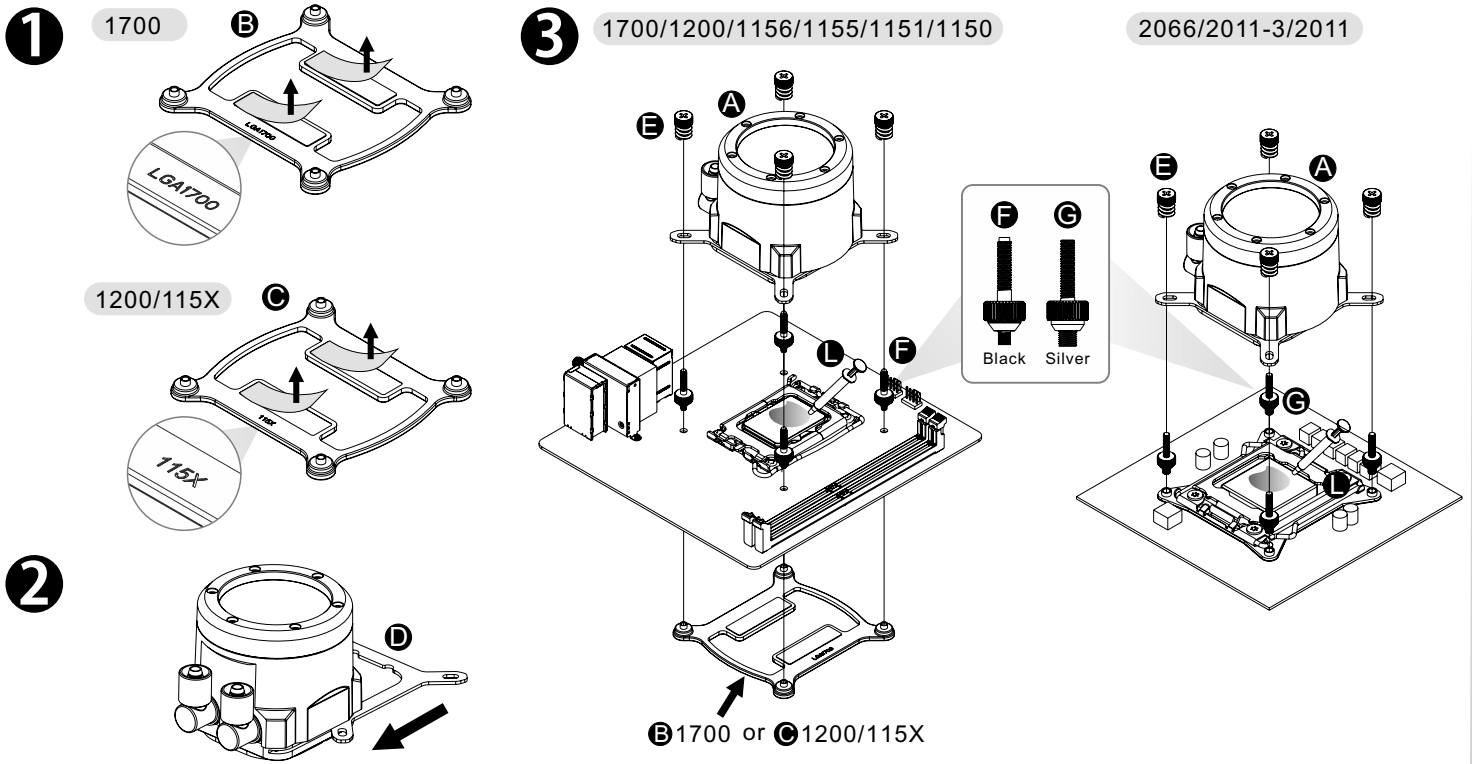

Parts List

Intel Installation Guide

AMD Installation Guide

Installation Guide

⚠ CAUTION

Please power off the PC and check the Positive and Negative ends on the connector before connecting the cable to motherboard. Connecting the wrong end can damage the fans.

LCD Display Setup Guide

⚠ CAUTION

To control the LCD display by TT RGB PLUS Software, Please connect the water block and motherboard with cable P.