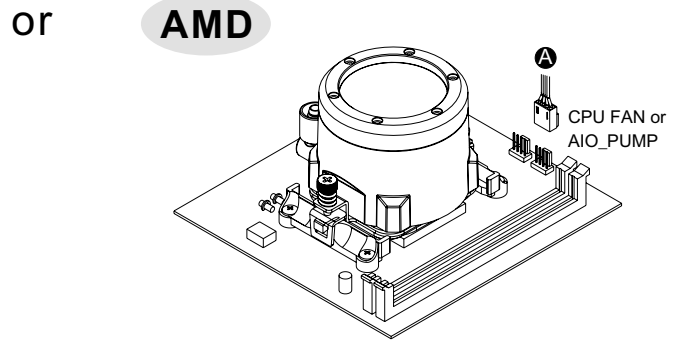

Parts List

Intel Installation Guide

AMD Installation Guide

Installation Guide

⚠ CAUTION

Please power off the PC and check the Positive and Negative ends on the connector before connecting the cable to motherboard. Connecting the wrong end can damage the fans.

LCD Display Setup Guide

⚠ CAUTION

To control the LCD display by TT RGB PLUS Software, Please connect the water block and motherboard with cable P.