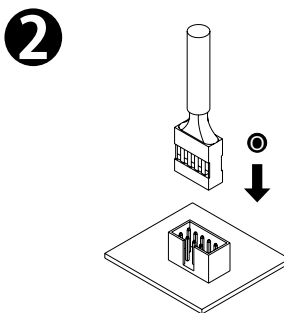

Parts List

Intel Installation Guide

AMD Installation Guide

Installation Guide

⚠ CAUTION

Please power off the PC and check the Positive and Negative ends on the connector before connecting the cable to motherboard. Connecting the wrong end can damage the fans.

LCD Display Setup Guide

⚠ CAUTION

To control the LCD display by TT RGB PLUS Software, Please connect the water block and motherboard with cable P.