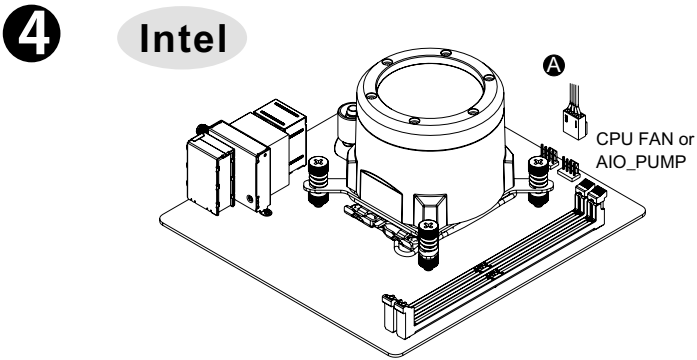

Parts List

Intel Installation Guide

AMD Installation Guide

Installation Guide

⚠ CAUTION

Please power off the PC and check the Positive and Negative ends on the connector before connecting the cable to motherboard. Connecting the wrong end can damage the fans.

LCD Display Setup Guide

⚠ CAUTION

To control the LCD display by TT RGB PLUS Software, Please connect the water block and motherboard with cable P.