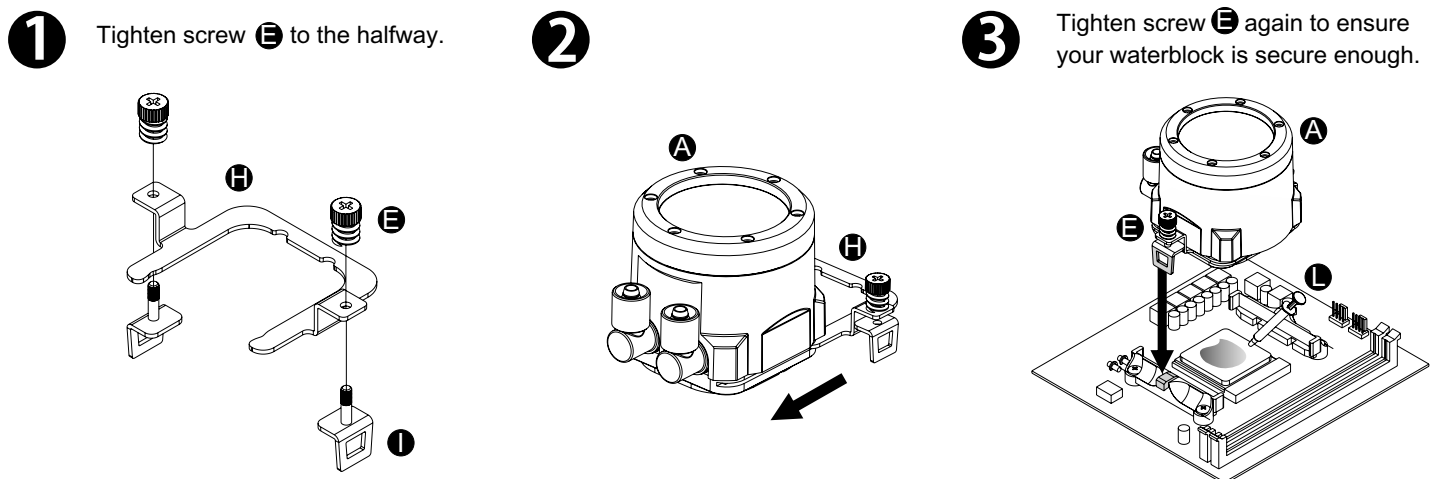

Parts List

Intel Installation Guide

AMD Installation Guide

Installation Guide

⚠ CAUTION

Please power off the PC and check the Positive and Negative ends on the connector before connecting the cable to motherboard. Connecting the wrong end can damage the fans.

LCD Display Setup Guide

⚠ CAUTION

To control the LCD display by TT RGB PLUS Software, Please connect the water block and motherboard with cable P.