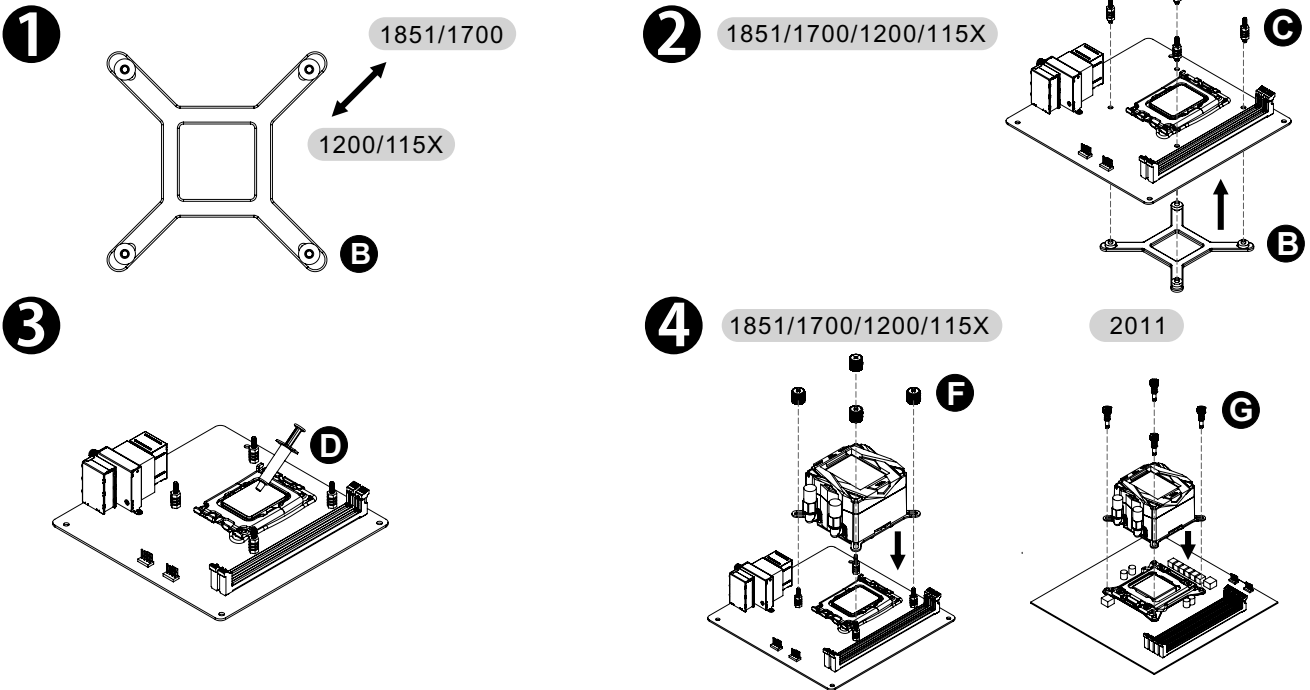

Parts List

Intel Installation Guide

AMD Installation Guide

Installation Guide

1

2

3

⚠ CAUTION

Please power off the PC and check the Positive and Negative ends on the connector before connecting the cable to mainboard. Connecting the wrong end can damage the fans.

SEGMENT LCD Software Download