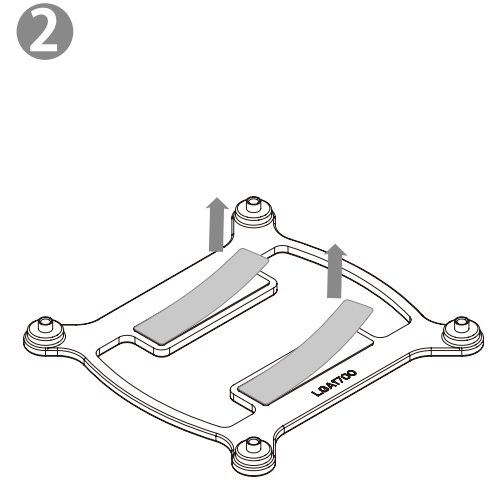

Intel-LGA1700

Upgrade Kit

CL-W285-PL12SW-A_TH120 ARGB Sync
 CL-W286-PL12SW-A_TH240 ARGB Sync
 CL-W300-PL12SW-A_TH360 ARGB Sync
 CL-W301-PL12SW-A_TH240 ARGB Sync Snow Edition
 CL-W302-PL12SW-A_TH360 ARGB Sync Snow Edition
 CL-W271-PL12SW-A_Floer RC240 CPU & Memory AIO
 CL-W290-PL12SW-A_Floer RC360 CPU&Memory AIO Liquid Cooler
 CL-W330-PL12WT-A_Floer RC240 CPU&Memory AIO Liquid Cooler Snow
 CL-W331-PL12WT-A_Floer RC360 CPU&Memory AIO Liquid Cooler Snow
 CL-W319-PL12BL-A_TOUGHLIQUID 240 ARGB Sync
 CL-W320-PL14BL-A_TOUGHLIQUID 280 ARGB Sync
 CL-W321-PL12BL-A_TOUGHLIQUID 360 ARGB Sync
 CL-W322-PL12GM-A_TOUGHLIQUID Ultra 240 CPU AIO Liquid Cooler
 CL-W323-PL12GM-A_TOUGHLIQUID Ultra 360 CPU AIO Liquid Cooler
 CL-W324-PL12GM-A_Floer RC Ultra 240 CPU&Memory AIO Liquid Cooler
 CL-W325-PL12GM-A_Floer RC Ultra 360 CPU&Memory AIO Liquid Cooler

Parts List

Intel - LGA1700

Remove the release paper

Install Intel Clip

Photos of Water Block are generic and for reference only.

Thermal Grease

Apply a thin layer of Thermal Grease onto the CPU.

Install Water Block