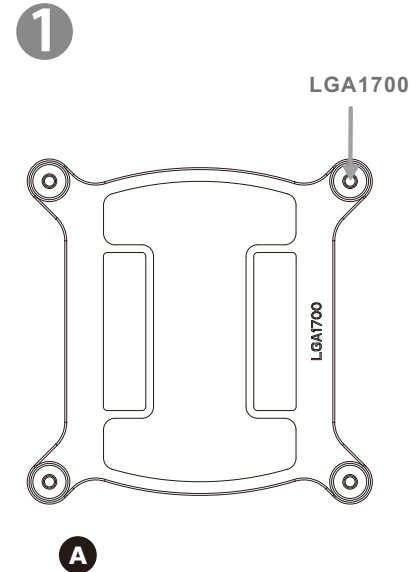

Intel-LGA1700

Upgrade Kit

CL-W285-PL12SW-A_TH120 ARGB Sync
 CL-W286-PL12SW-A_TH240 ARGB Sync
 CL-W300-PL12SW-A_TH360 ARGB Sync
 CL-W301-PL12SW-A_TH240 ARGB Sync Snow Edition
 CL-W302-PL12SW-A_TH360 ARGB Sync Snow Edition
 CL-W271-PL12SW-A_Floer RC240 CPU & Memory AIO
 CL-W290-PL12SW-A_Floer RC360 CPU&Memory AIO Liquid Cooler
 CL-W330-PL12WT-A_Floer RC240 CPU&Memory AIO Liquid Cooler Snow
 CL-W331-PL12WT-A_Floer RC360 CPU&Memory AIO Liquid Cooler Snow
 CL-W319-PL12BL-A_TOUGHLIQUID 240 ARGB Sync
 CL-W320-PL14BL-A_TOUGHLIQUID 280 ARGB Sync
 CL-W321-PL12BL-A_TOUGHLIQUID 360 ARGB Sync
 CL-W322-PL12GM-A_TOUGHLIQUID Ultra 240 CPU AIO Liquid Cooler
 CL-W323-PL12GM-A_TOUGHLIQUID Ultra 360 CPU AIO Liquid Cooler
 CL-W324-PL12GM-A_Floer RC Ultra 240 CPU&Memory AIO Liquid Cooler
 CL-W325-PL12GM-A_Floer RC Ultra 360 CPU&Memory AIO Liquid Cooler

Parts List

Intel - LGA1700

Remove the release paper

Install Intel Clip

Photos of Water Block are generic and for reference only.

Thermal Grease

Apply a thin layer of Thermal Grease onto the CPU.

Install Water Block