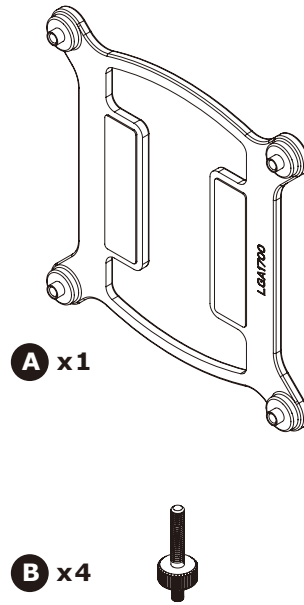

Intel-LGA1700

Upgrade Kit

CL-W285-PL12SW-A_TH120 ARGB Sync
 CL-W286-PL12SW-A_TH240 ARGB Sync
 CL-W300-PL12SW-A_TH360 ARGB Sync
 CL-W301-PL12SW-A_TH240 ARGB Sync Snow Edition
 CL-W302-PL12SW-A_TH360 ARGB Sync Snow Edition
 CL-W271-PL12SW-A_Floer RC240 CPU & Memory AIO
 CL-W290-PL12SW-A_Floer RC360 CPU&Memory AIO Liquid Cooler
 CL-W330-PL12WT-A_Floer RC240 CPU&Memory AIO Liquid Cooler Snow
 CL-W331-PL12WT-A_Floer RC360 CPU&Memory AIO Liquid Cooler Snow
 CL-W319-PL12BL-A_TOUGHLIQUID 240 ARGB Sync
 CL-W320-PL14BL-A_TOUGHLIQUID 280 ARGB Sync
 CL-W321-PL12BL-A_TOUGHLIQUID 360 ARGB Sync
 CL-W322-PL12GM-A_TOUGHLIQUID Ultra 240 CPU AIO Liquid Cooler
 CL-W323-PL12GM-A_TOUGHLIQUID Ultra 360 CPU AIO Liquid Cooler
 CL-W324-PL12GM-A_Floer RC Ultra 240 CPU&Memory AIO Liquid Cooler
 CL-W325-PL12GM-A_Floer RC Ultra 360 CPU&Memory AIO Liquid Cooler

Parts List

Intel - LGA1700

Remove the release paper

Install Intel Clip

Photos of Water Block are generic and for reference only.

Thermal Grease

Apply a thin layer of Thermal Grease onto the CPU.

Install Water Block