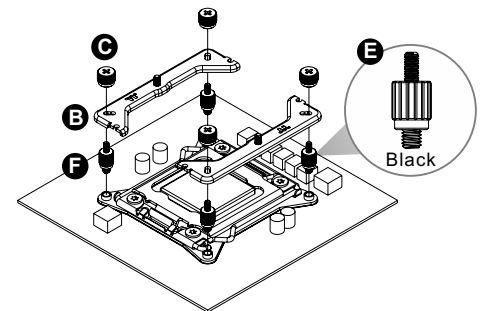

H x 1

I x 1

J x 1

K x 2

L x 1

Intel Installation Guide

1

a LGA1200/1156/1155/
1151/1150
b LGA1700

a LGA1200/1156/1155/
1151/1150
b LGA1700

2

LGA1700

or

LGA1200/115X

or

LGA2600/2011

3

4

5

6

AMD Installation Guide

Fan & MB SYNC Installation Guide

CAUTION Please power off the PC and check the Positive and Negative ends on the connector before connecting the cable to mainboard. Connecting the wrong end can damage the fans.