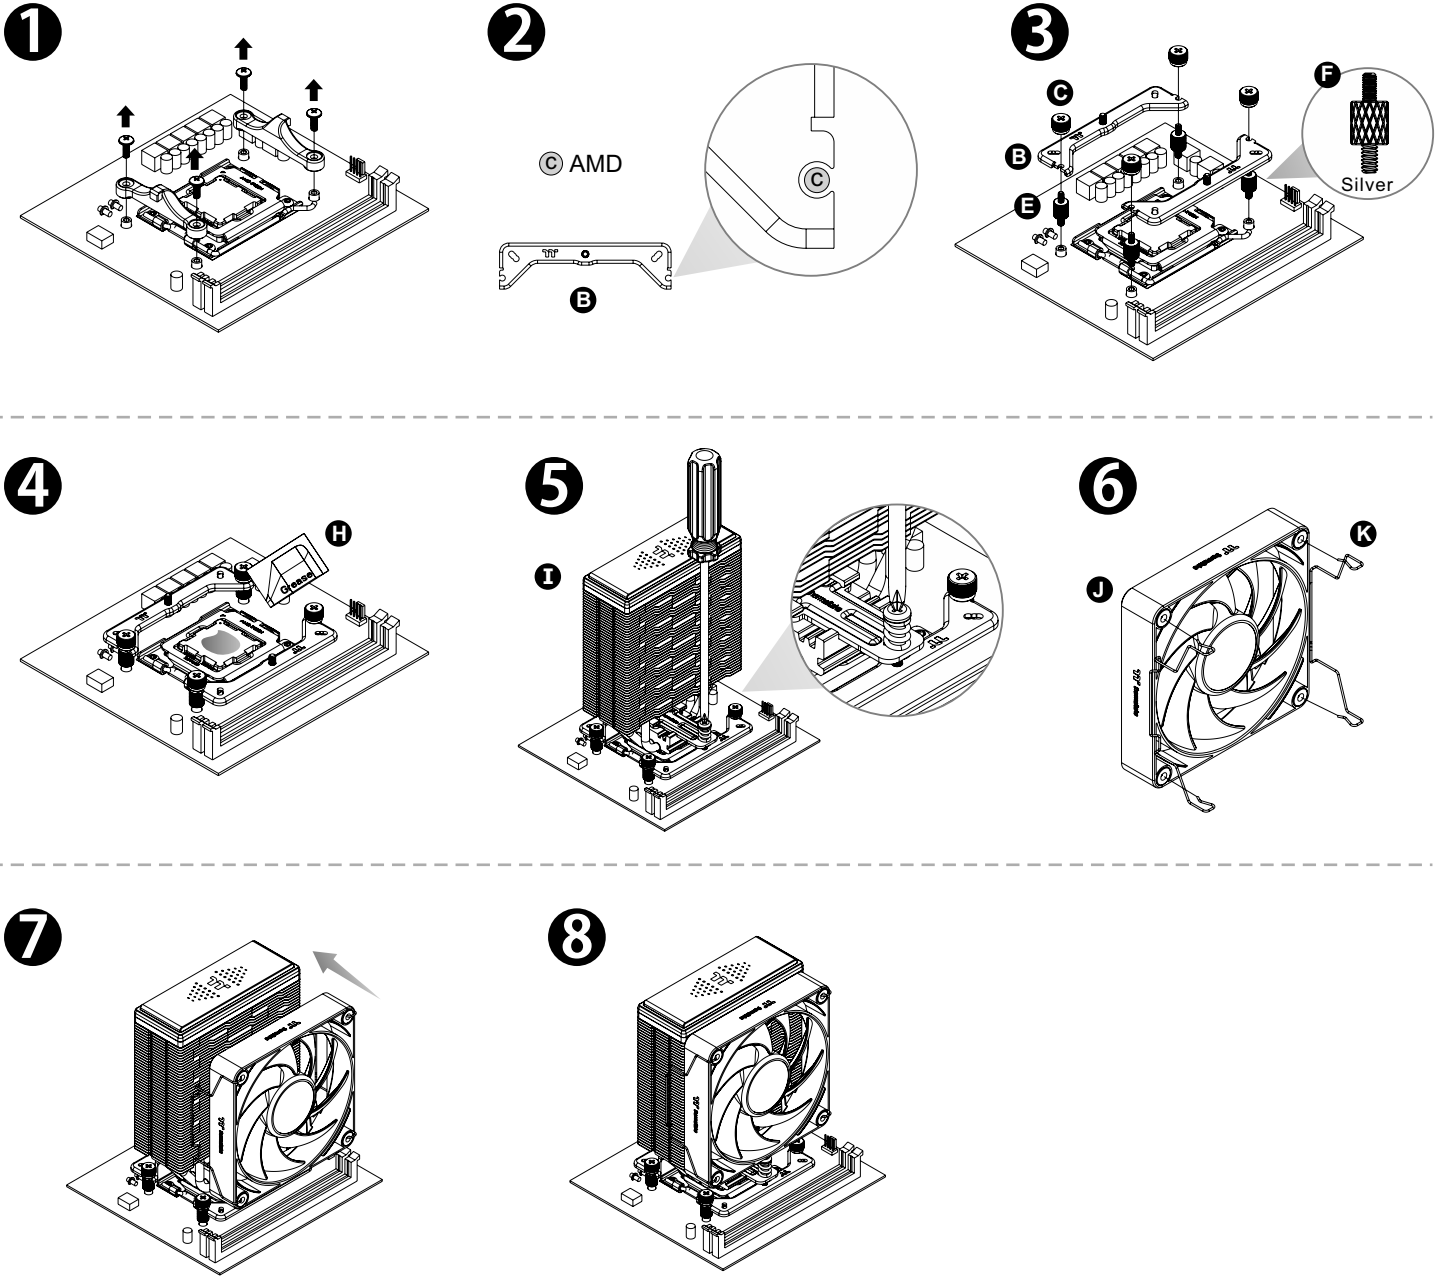

4

5

6

AMD Installation Guide

Fan & MB SYNC Installation Guide

CAUTION Please power off the PC and check the Positive and Negative ends on the connector before connecting the cable to mainboard. Connecting the wrong end can damage the fans.