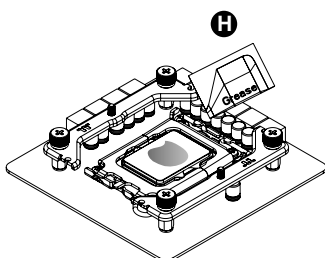

H x 1

I x 1

J x 1

K x 2

L x 1

Intel Installation Guide

1

a LGA1200/1156/1155/
1151/1150
b LGA1700

a LGA1200/1156/1155/
1151/1150
b LGA1700

2

LGA1700

or

LGA1200/115X

or

LGA2600/2011

3

4

5

6

AMD Installation Guide

Fan & MB SYNC Installation Guide

CAUTION Please power off the PC and check the Positive and Negative ends on the connector before connecting the cable to mainboard. Connecting the wrong end can damage the fans.