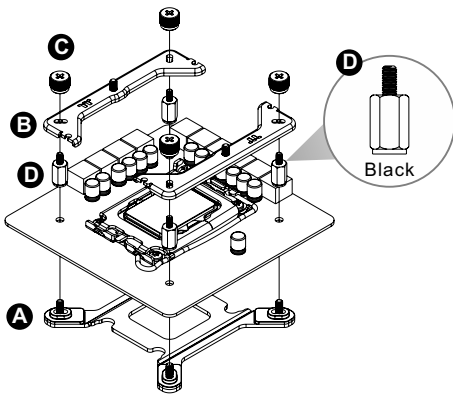

H x 1

I x 1

J x 1

K x 2

L x 1

Intel Installation Guide

1

a LGA1200/1156/1155/
1151/1150
b LGA1700

a LGA1200/1156/1155/
1151/1150
b LGA1700

2

LGA1700

or

LGA1200/115X

or

LGA2600/2011

3

4

5

6

AMD Installation Guide

Fan & MB SYNC Installation Guide

CAUTION Please power off the PC and check the Positive and Negative ends on the connector before connecting the cable to mainboard. Connecting the wrong end can damage the fans.