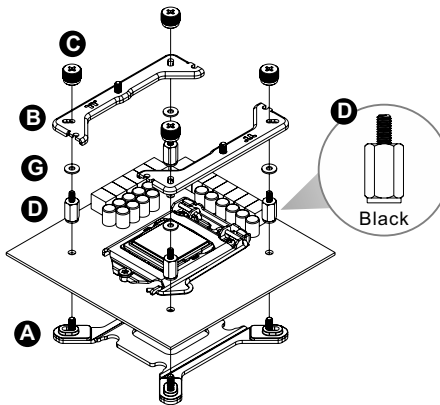

H x 1

I x 1

J x 1

K x 2

L x 1

Intel Installation Guide

1

a LGA1200/1156/1155/
1151/1150
b LGA1700

a LGA1200/1156/1155/
1151/1150
b LGA1700

2

LGA1700

or

LGA1200/115X

or

LGA2600/2011

3

4

5

6

AMD Installation Guide

Fan & MB SYNC Installation Guide

CAUTION Please power off the PC and check the Positive and Negative ends on the connector before connecting the cable to mainboard. Connecting the wrong end can damage the fans.